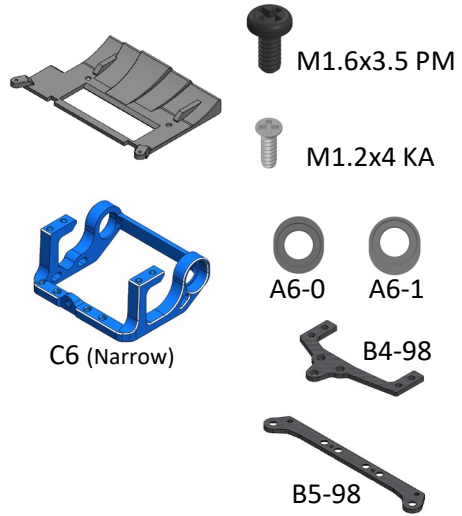

For 98mm narrow version

102mm

98mm

Rear Ride Height Adjustment

102mm

M1.6x4 TM

M1.6x4 TM

C6 (Narrow)

For 102mm conversion

102mm

98mm

M1.2x4 KA

M2x4 KM

M1.2x4 KA

M1.6x3.5 PM

M1.6x3.5 PM