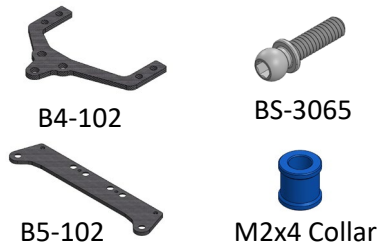

For 98mm narrow version

102mm

98mm

Rear Ride Height Adjustment

102mm

M1.6x4 TM

M1.6x4 TM

C6 (Narrow)

For 102mm conversion

102mm

98mm

M1.2x4 KA

M2x4 KM

M1.2x4 KA

M1.6x3.5 PM

M1.6x3.5 PM