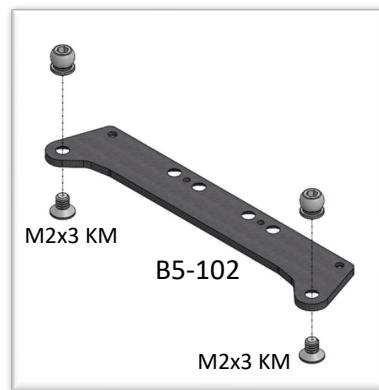

For 98mm narrow version

102mm

98mm

Rear Ride Height Adjustment

102mm

M1.6x4 TM

M1.6x4 TM

C6 (Narrow)

For 102mm conversion

102mm

98mm

M1.2x4 KA

M2x4 KM

M1.2x4 KA

M1.6x3.5 PM

M1.6x3.5 PM