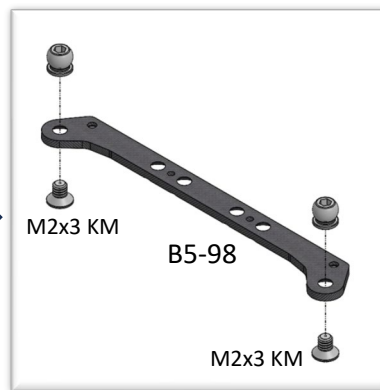

For 98mm narrow version

102mm

98mm

Rear Ride Height Adjustment

102mm

M1.6x4 TM

M1.6x4 TM

C6 (Narrow)

For 102mm conversion

102mm

98mm

M1.2x4 KA

M2x4 KM

M1.2x4 KA

M1.6x3.5 PM

M1.6x3.5 PM