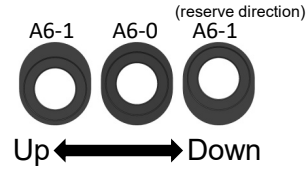

For 98mm narrow version

102mm

98mm

Rear Ride Height Adjustment

102mm

M1.6x4 TM

M1.6x4 TM

C6 (Narrow)

For 102mm conversion

102mm

98mm

M1.2x4 KA

M2x4 KM

M1.2x4 KA

M1.6x3.5 PM

M1.6x3.5 PM