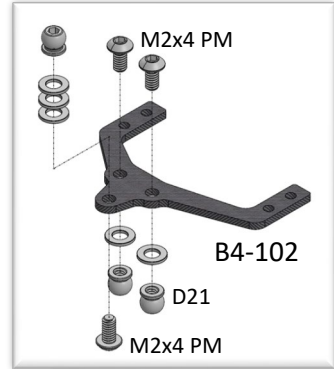

For 98mm narrow version

102mm

98mm

Rear Ride Height Adjustment

102mm

M1.6x4 TM

M1.6x4 TM

C6 (Narrow)

For 102mm conversion

102mm

98mm

M1.2x4 KA

M2x4 KM

M1.2x4 KA

M1.6x3.5 PM

M1.6x3.5 PM