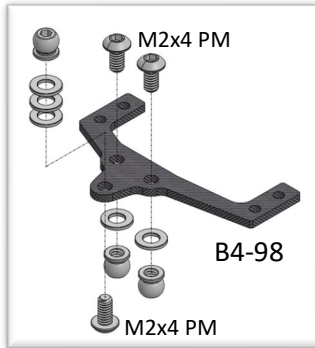

For 98mm narrow version

102mm

98mm

Rear Ride Height Adjustment

102mm

M1.6x4 TM

M1.6x4 TM

C6 (Narrow)

For 102mm conversion

102mm

98mm

M1.2x4 KA

M2x4 KM

M1.2x4 KA

M1.6x3.5 PM

M1.6x3.5 PM